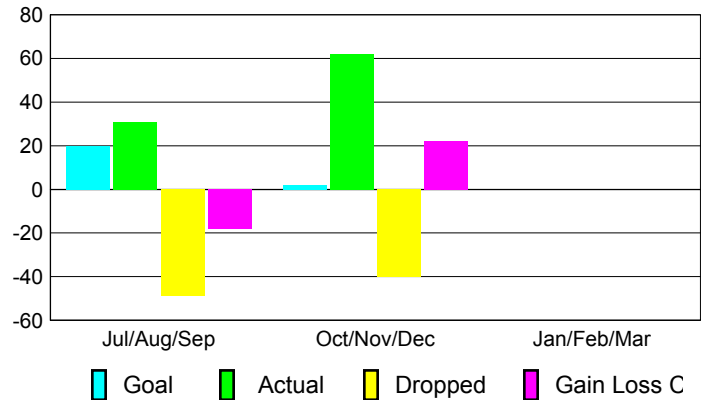

### YTD Status Quo Clubs 2012-2013

Status Quo Clubs Compared to Status Quo Members

## MEMBERSHIP

Membership Results  
2012-2013

Membership  
2011-2012

Month	Net Memb Goal	Actual New Memb	Actual Dropped Memb	Gain/Loss of Memb	Gain/Loss of Memb
Jul/Aug/Sep	20	31	-49	-18	4
Oct/Nov/Dec	2	62	-40	22	-7
Jan/Feb/Mar	0				10
<b>Totals</b>	<b>22</b>	<b>93</b>	<b>-89</b>	<b>4</b>	<b>7</b>

### Membership Results 2012-2013

Goal, New, Dropped, Gain/Loss

### Comparison of Membership Gain/Loss

Current Year Compared to the Previous Year