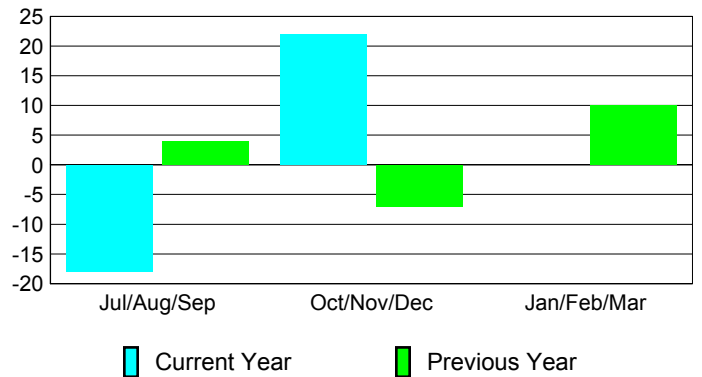

Gender Comparison 2012-2013

Jul/Aug/Sep

Oct/Nov/Dec

Jan/Feb/Mar

Male

Female