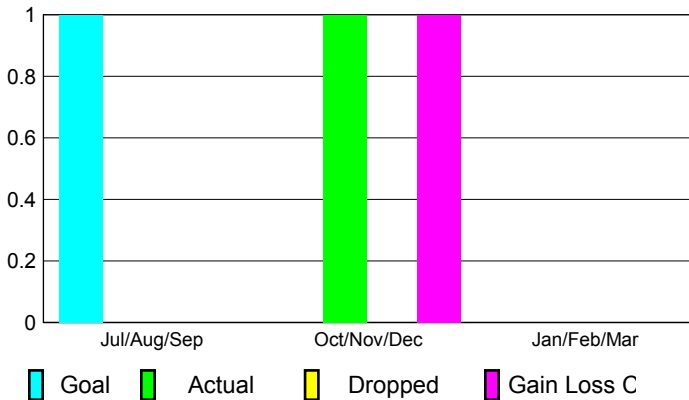

## CLUBS

Club Results  
2012-2013

Clubs  
2011-2012

Month	New Club Goal	Actual New Clubs	Actual Dropped Clubs	Gain/Loss of Clubs	Gain/Loss of Clubs
Jul/Aug/Sep	1	0	0	0	0
Oct/Nov/Dec	0	1	0	1	0
Jan/Feb/Mar	0				0
<b>Totals</b>	<b>1</b>	<b>1</b>	<b>0</b>	<b>1</b>	<b>0</b>

### Club Results 2012-2013

Goal, New, Dropped, Gain/Loss